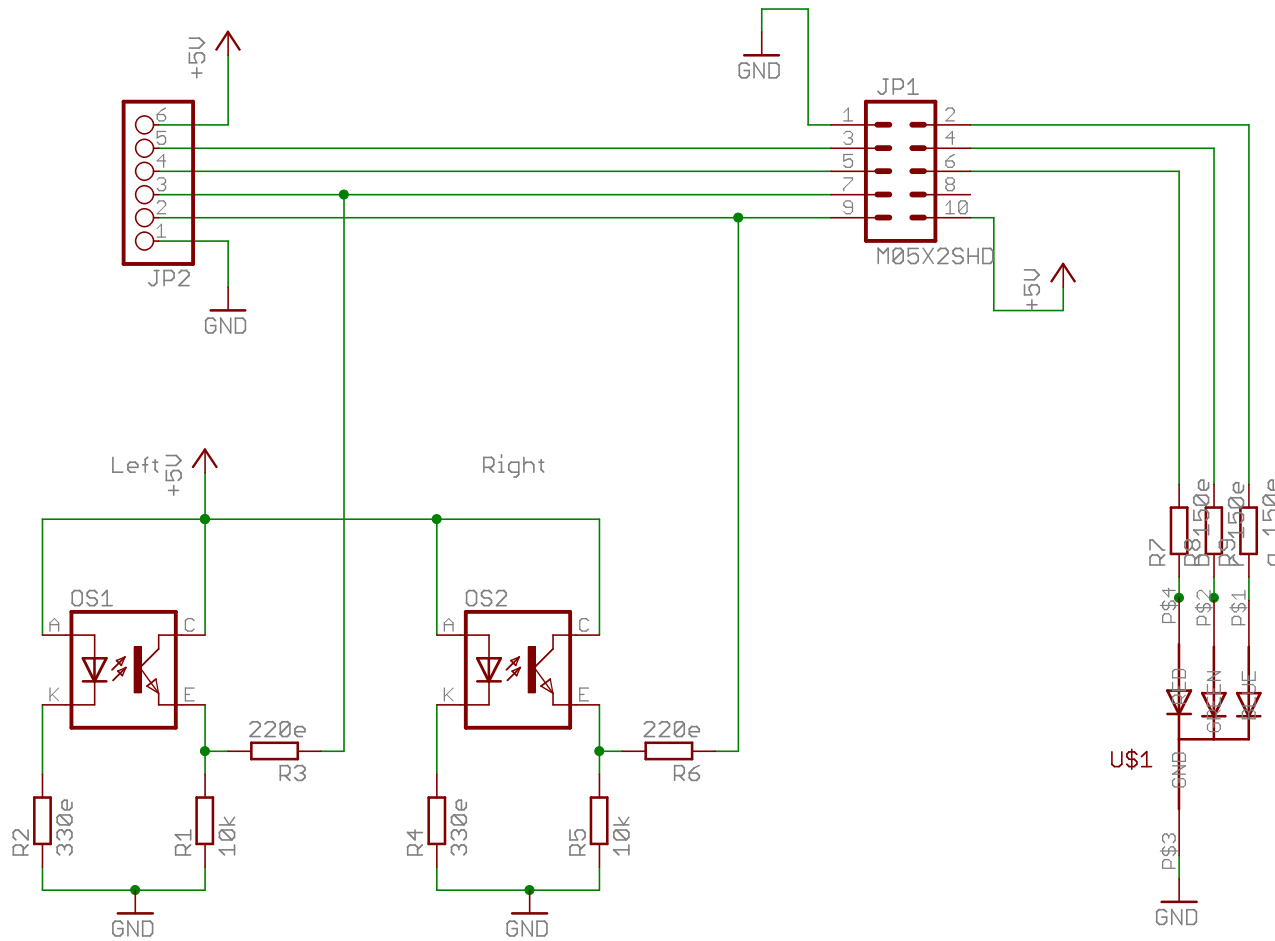

1 2 3 4 5 6 7 8

H1
MOUNT-HOLE3.0

H2
MOUNT-HOLE3.0

Tu/e Industrial Design /d.search-labs
AdMoVeo design: Sjriek Alers

TITLE: AdMoVeo_linefollow
PAGE:

REV:
1.1

Date: 30-9-2008 15:42:19

Sheet: 1/1